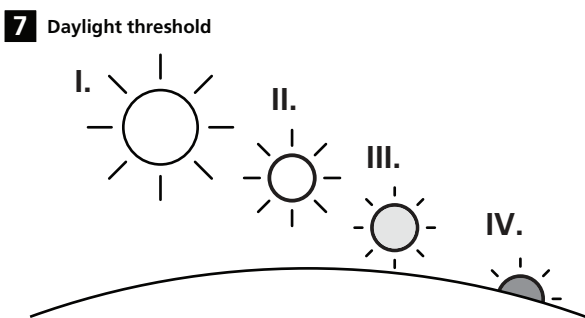

0047935 (()) 7 mW 5.8 Ghz
0047936

220-240V~ 50/60Hz

	1	2	
I	●	●	100%
II	●	○	75%
III	○	●	50%
IV	○	○	10%

	1	2	
I	●	●	100%
II	●	○	75%
III	○	●	50%
IV	○	○	10%

	3	4	
I	●	●	5s
II	●	○	90s
III	○	●	5min
IV	○	○	15min