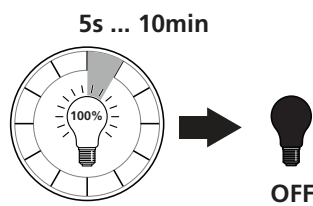

0047935 (()) 7 mW 5.8 Ghz
0047936

220-240V~ 50/60Hz

	1	2	
I	●	●	100%
II	●	○	75%
III	○	●	50%
IV	○	○	10%

	1	2	
I	●	●	100%
II	●	○	75%
III	○	●	50%
IV	○	○	10%

	3	4	
I	●	●	5s
II	●	○	90s
III	○	●	5min
IV	○	○	15min