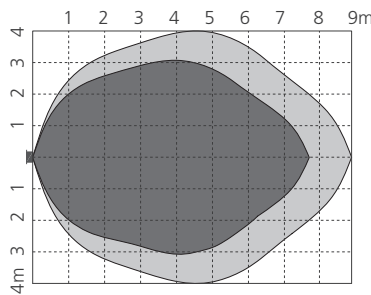

0047935 (()) 7 mW 5.8 Ghz
0047936

220-240V~ 50/60Hz

	1	2	
I	●	●	100%
II	●	○	75%
III	○	●	50%
IV	○	○	10%

	1	2	
I	●	●	100%
II	●	○	75%
III	○	●	50%
IV	○	○	10%

	3	4	
I	●	●	5s
II	●	○	90s
III	○	●	5min
IV	○	○	15min

	5	6	
I	●	●	Disable
II	●	○	50Lux
III	○	●	10Lux
IV	○	○	2Lux