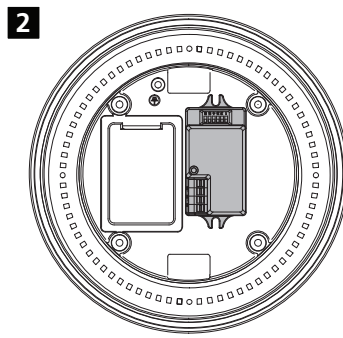

0047935 (()) 7 mW 5.8 Ghz
0047936

220-240V~ 50/60Hz

	1	2	
I	●	●	100%
II	●	○	75%
III	○	●	50%
IV	○	○	10%

	1	2	
I	●	●	100%
II	●	○	75%
III	○	●	50%
IV	○	○	10%

	3	4	
I	●	●	5s
II	●	○	90s
III	○	●	5min
IV	○	○	15min